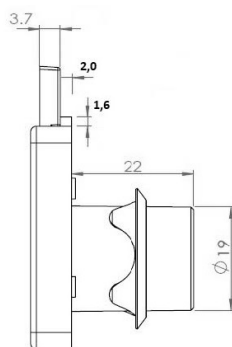

PRODUCT SHEET

Description:

Rim Lock 850, $\varnothing 19 \times 22 \text{mm}$, Drawer, NPL, CK SISO, KA G80

Item number:

14.01.040-3

Units	Box	Carton	HS Code	Barcode
Pcs.	12	192	8301300000	
				5704866031981