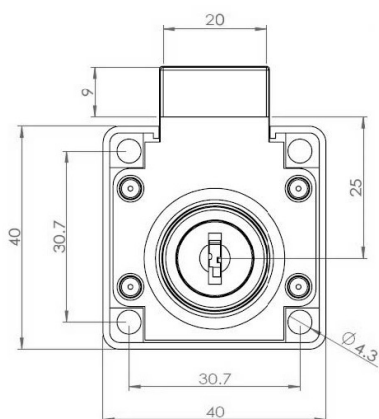

PRODUCT SHEET

Description:

Rim Lock 850, $\varnothing 19 \times 22 \text{mm}$, Drawer, NPL, CK SISO, KA G80

Item number:

14.01.040-3

Units	Box	Carton	HS Code	Barcode
Pcs.	12	192	8301300000	
				5704866031981