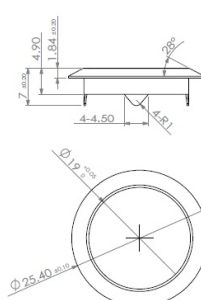

PRODUCT SHEET

Description:

Rim Lock 850, $\varnothing 19 \times 22 \text{mm}$, Drawer, NPL, CK SISO, KA G80

Item number:

14.01.040-3

Units	Box	Carton	HS Code	Barcode
Pcs.	12	192	8301300000	
				5704866031981